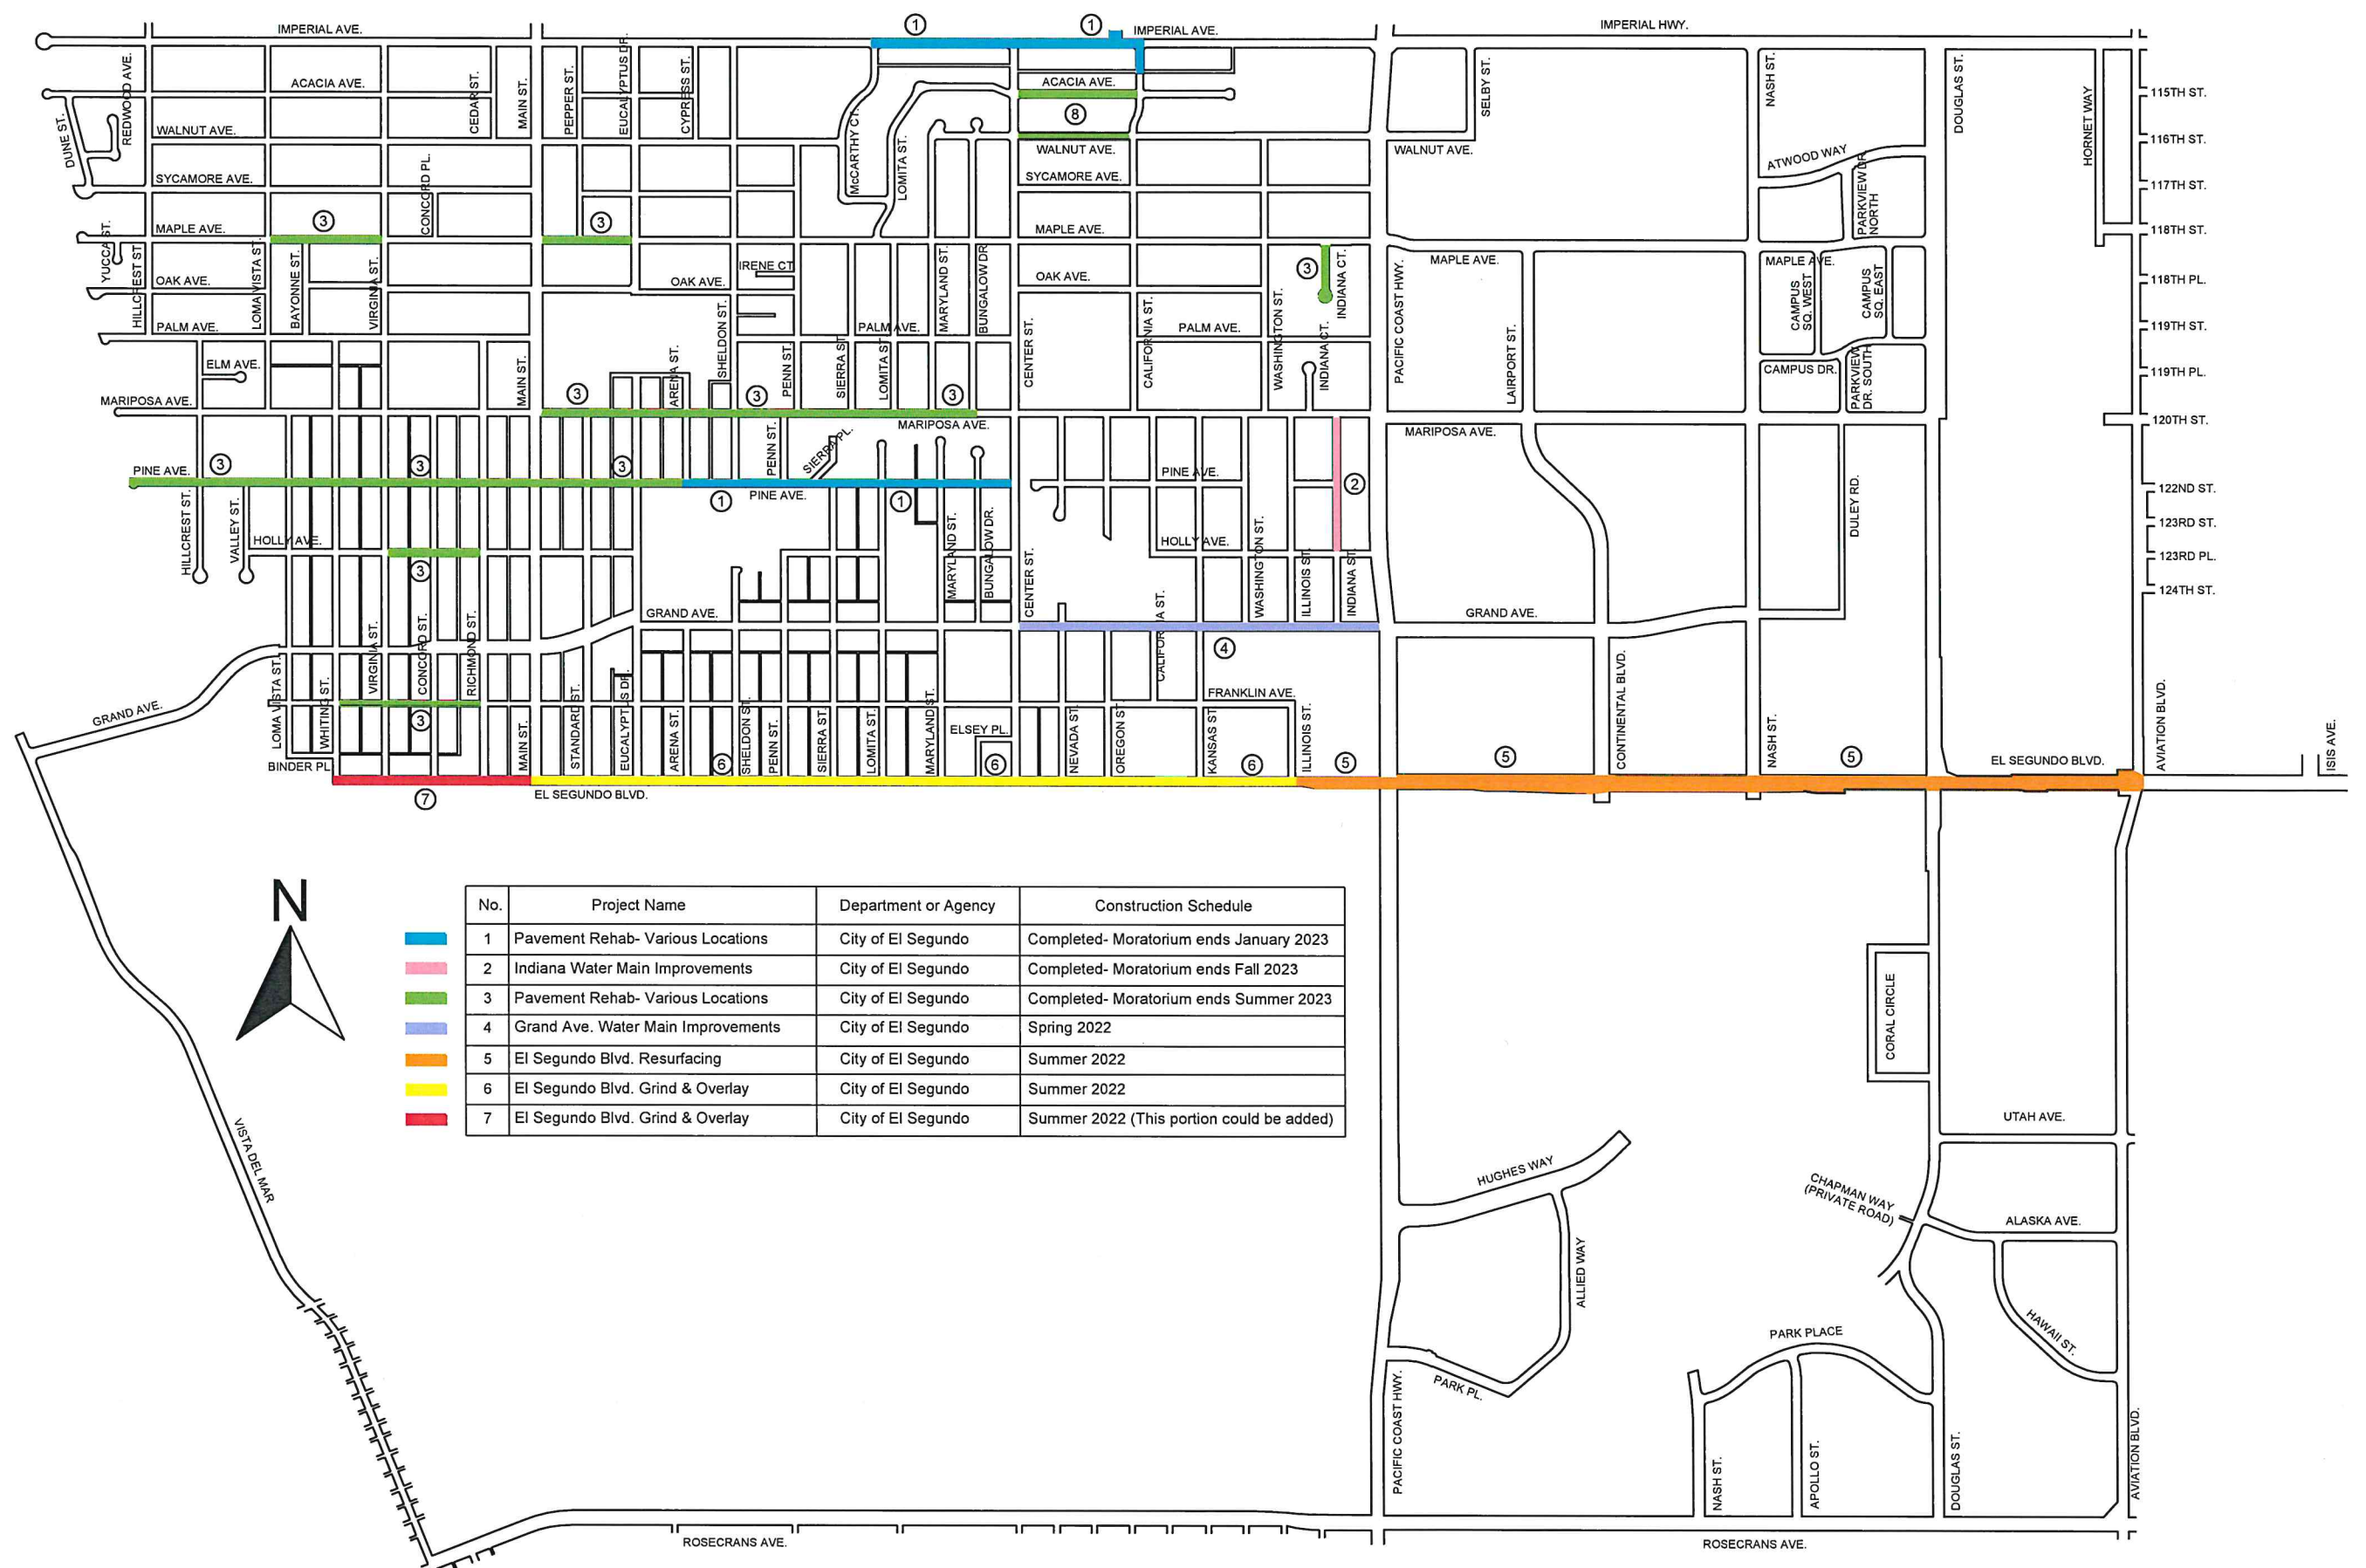

# CITY OF EL SEGUNDO

## Construction Map for Current & Upcoming Projects: As of December 7, 2021

No.	Project Name	Department or Agency	Construction Schedule
1	Pavement Rehab- Various Locations	City of El Segundo	Completed- Moratorium ends January 2023
2	Indiana Water Main Improvements	City of El Segundo	Completed- Moratorium ends Fall 2023
3	Pavement Rehab- Various Locations	City of El Segundo	Completed- Moratorium ends Summer 2023
4	Grand Ave. Water Main Improvements	City of El Segundo	Spring 2022
5	El Segundo Blvd. Resurfacing	City of El Segundo	Summer 2022
6	El Segundo Blvd. Grind & Overlay	City of El Segundo	Summer 2022
7	El Segundo Blvd. Grind & Overlay	City of El Segundo	Summer 2022 (This portion could be added)

VISTA DEL MAR

ROSECRANS AVE.

ROSECRANS AVE.

AVIATION BLVD.

EL SEGUNDO BLVD.

HUGHES WAY

ALLIED WAY

PARK PLACE

120TH ST.

122ND ST.

123RD ST.

123RD PL.

124TH ST.

DOUGLAS ST.

ATWOOD WAY

IMPERIAL HWY.