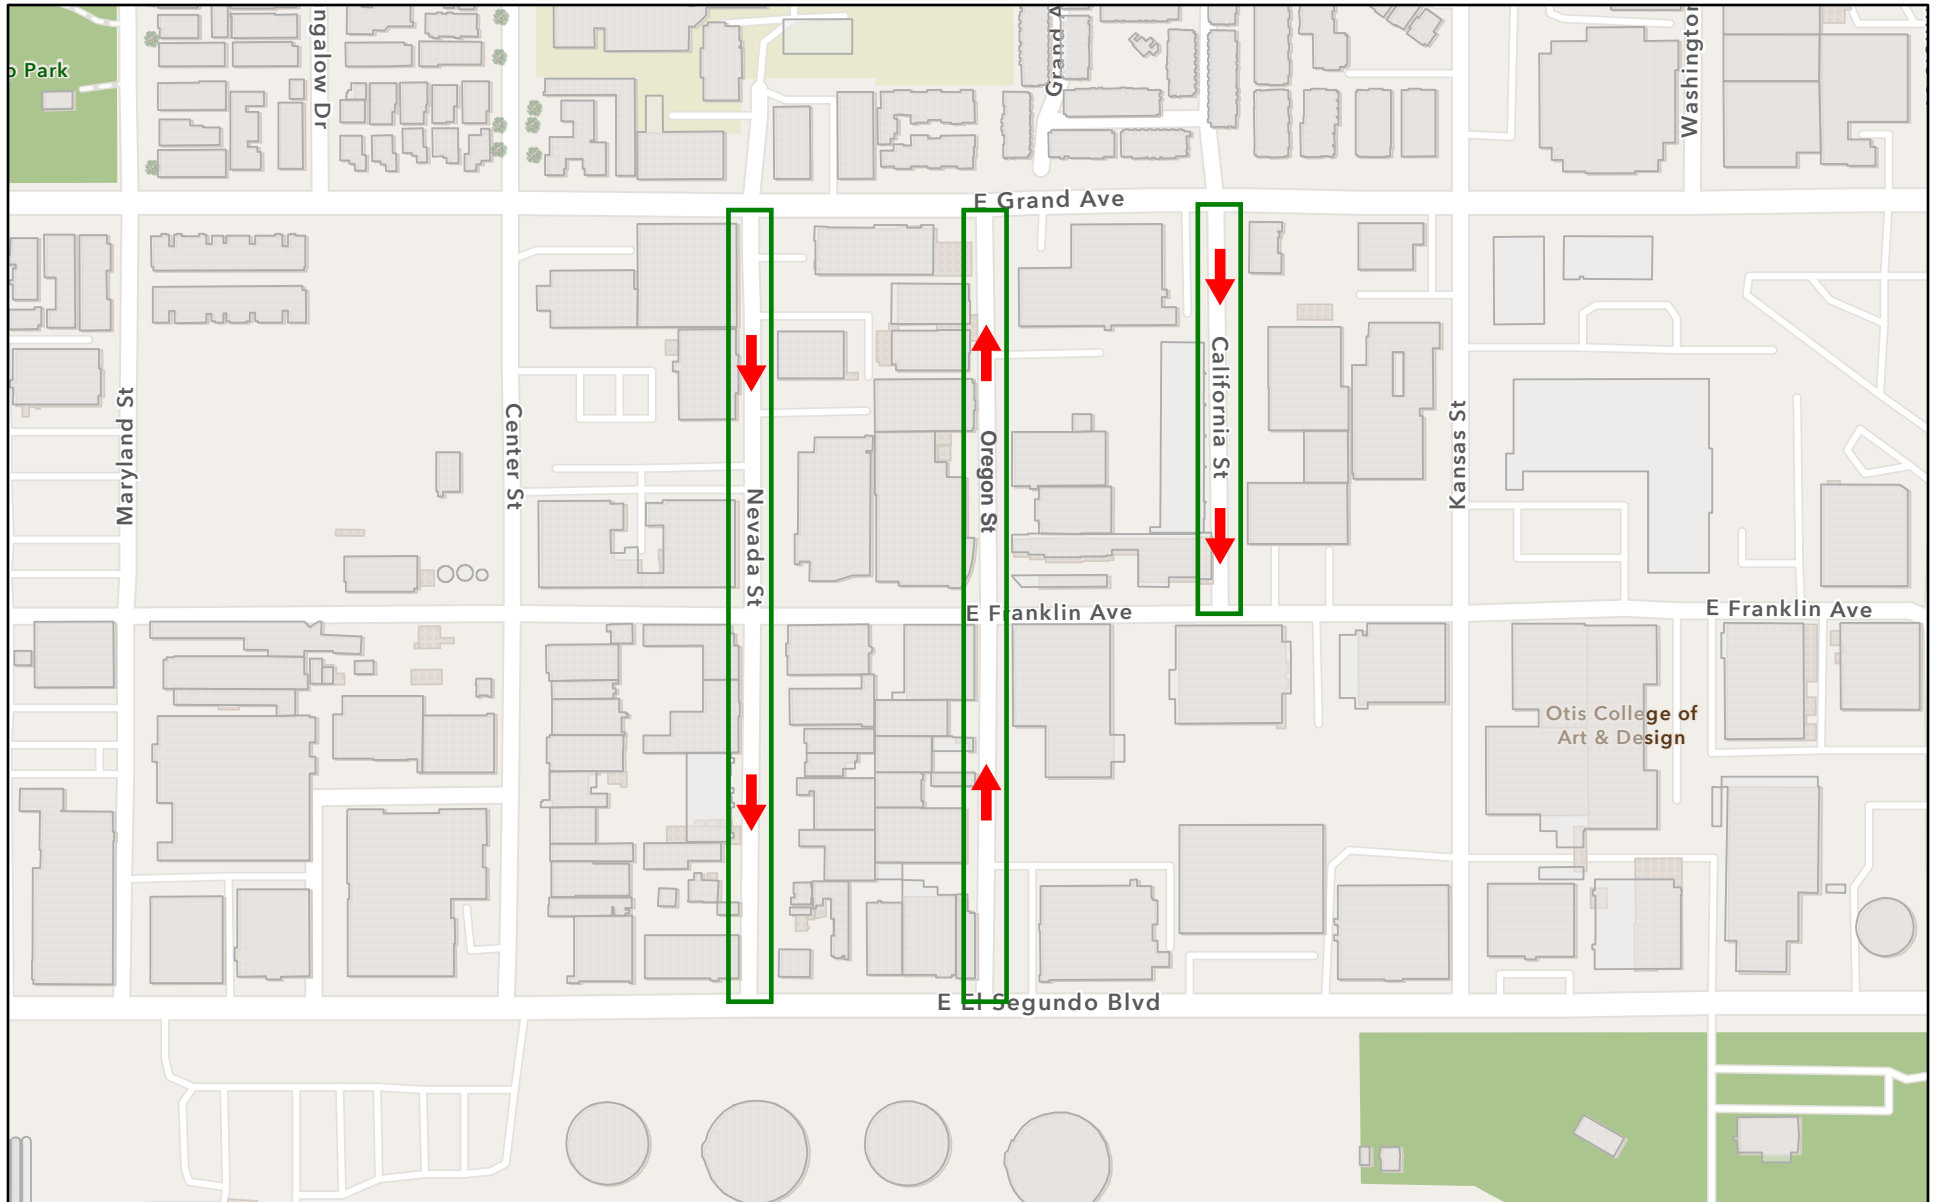

# Location Map - PW 23-05 Smoky Hollow Parking Pilot Project

2/23/2023

Esri Community Maps Contributors, City of El Segundo, County of Los Angeles, California State Parks, © OpenStreetMap, Microsoft, Esri, HERE,