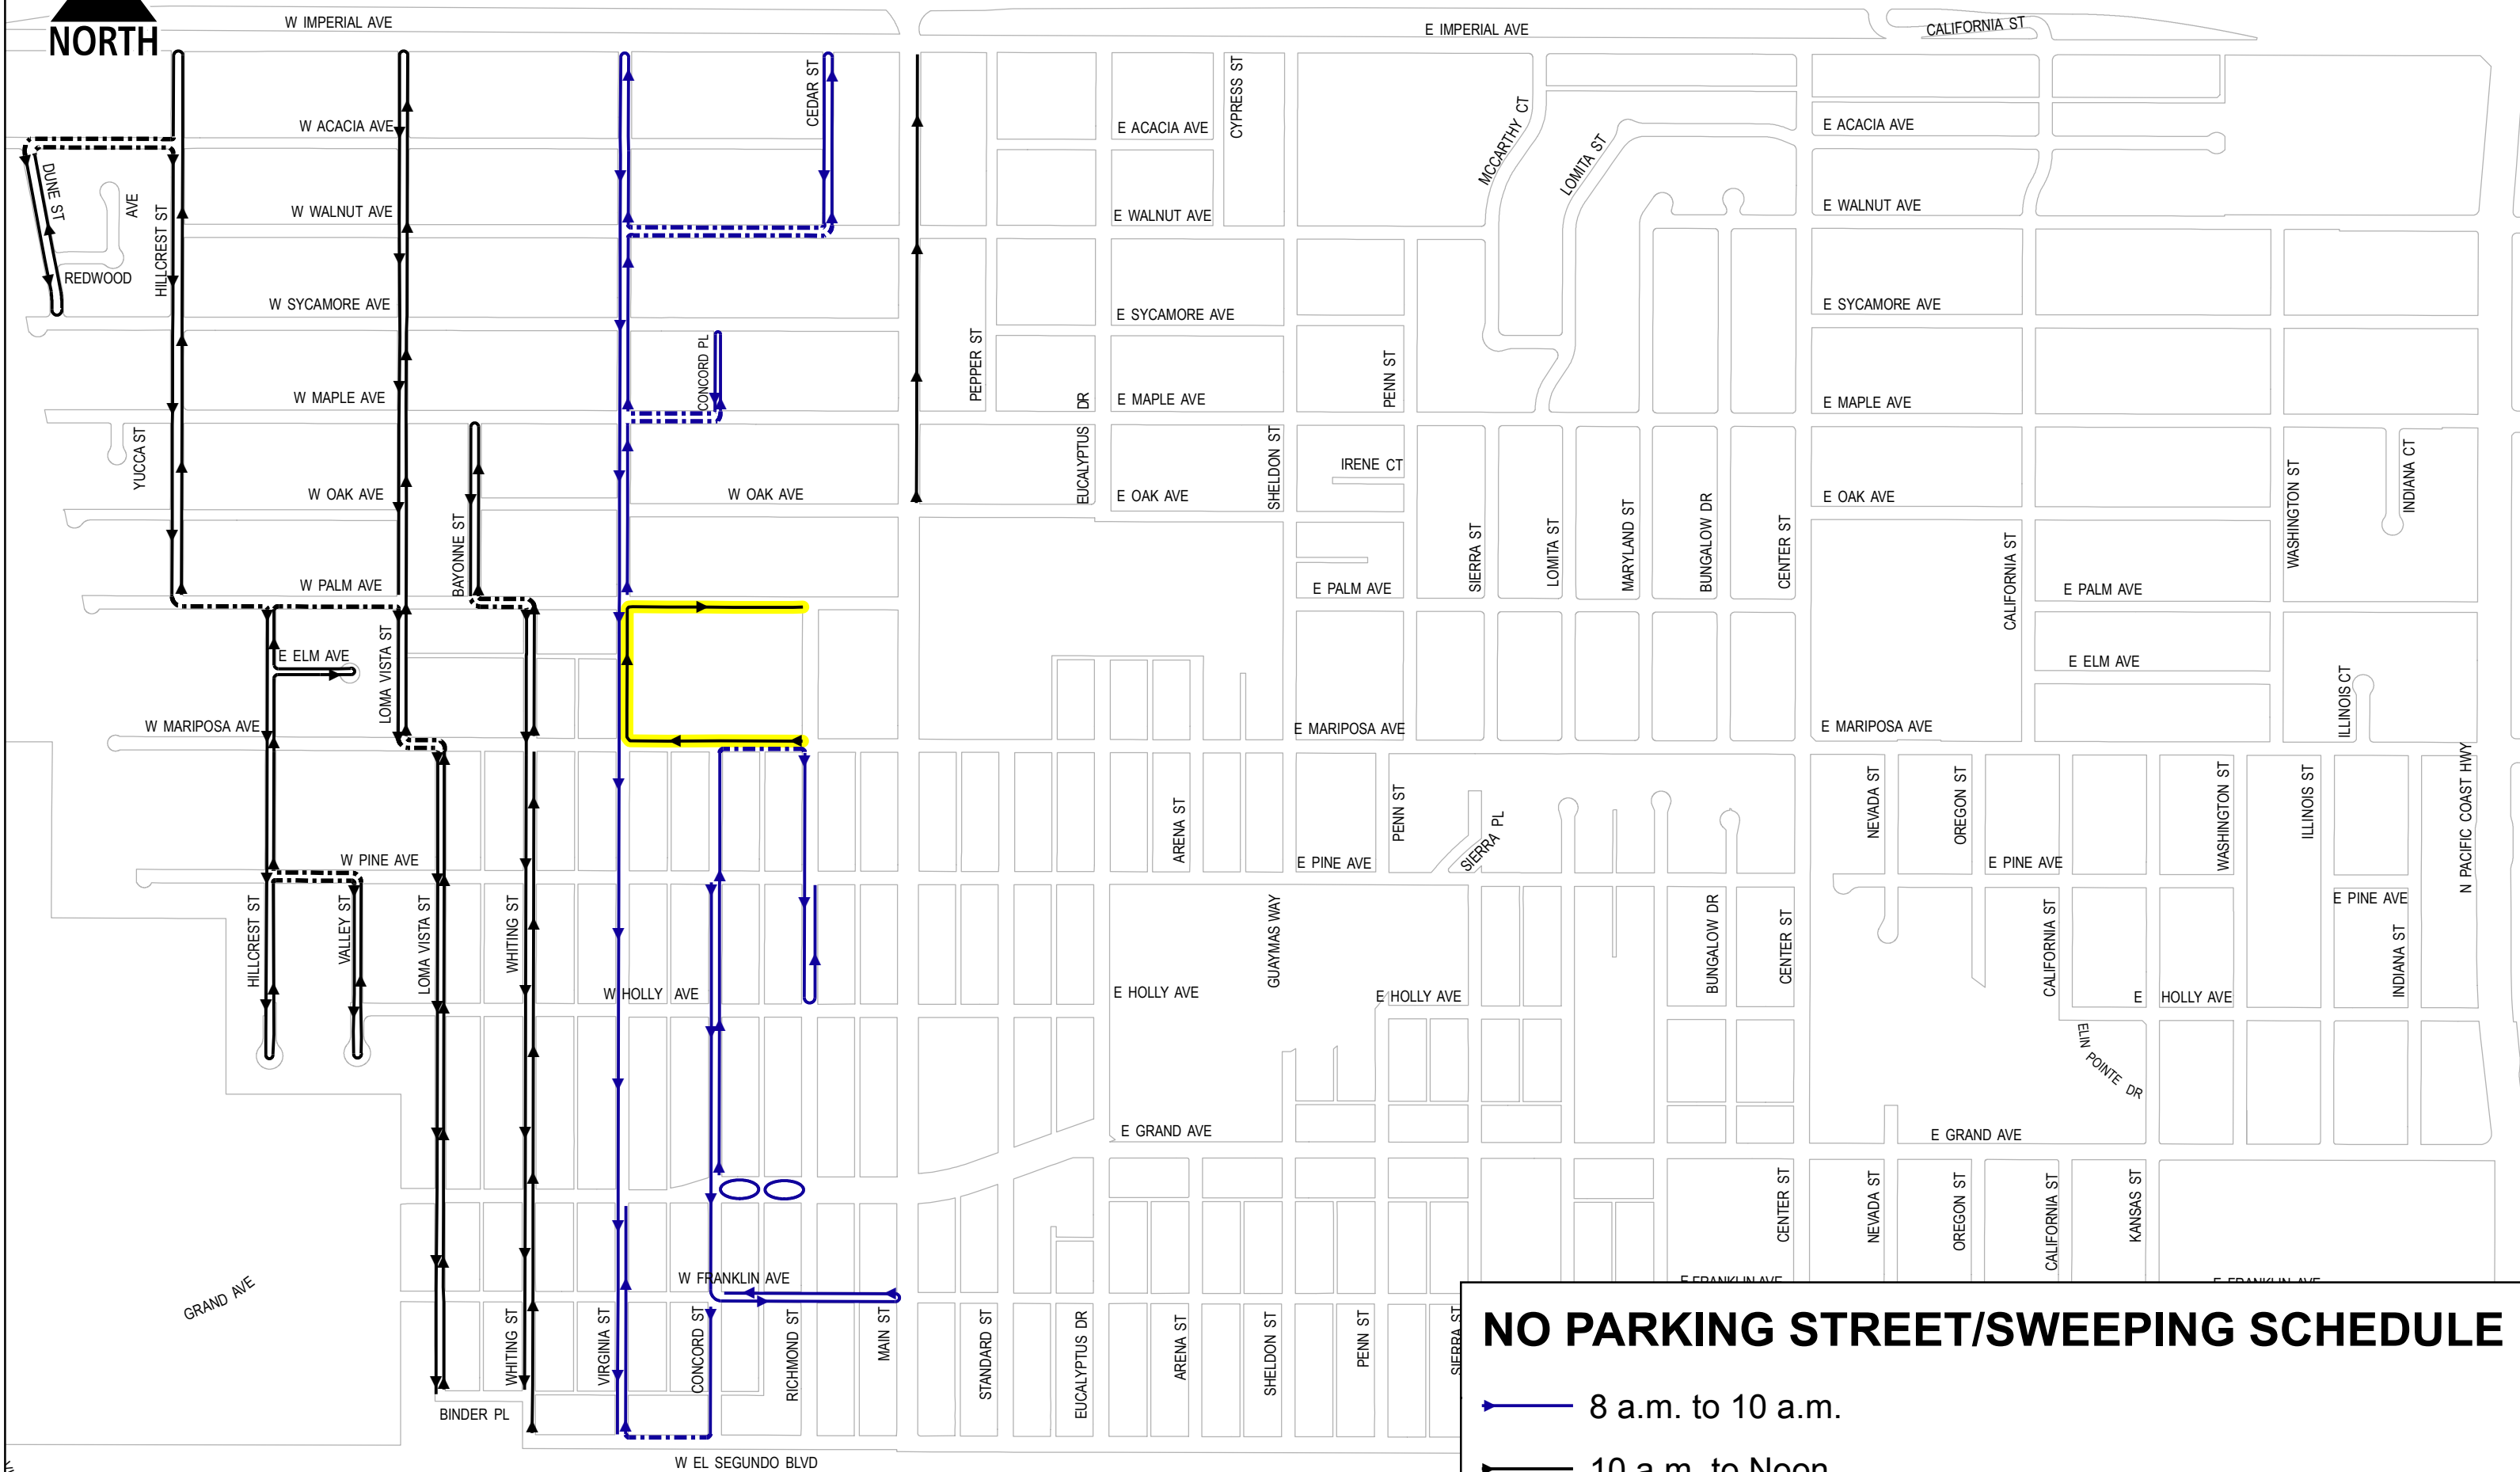

WEDNESDAY (The highlighted streets have new sweeping days and/or times)

NO PARKING STREET/SWEEPING SCHEDULE

- 8 a.m. to 10 a.m.
- 10 a.m. to Noon